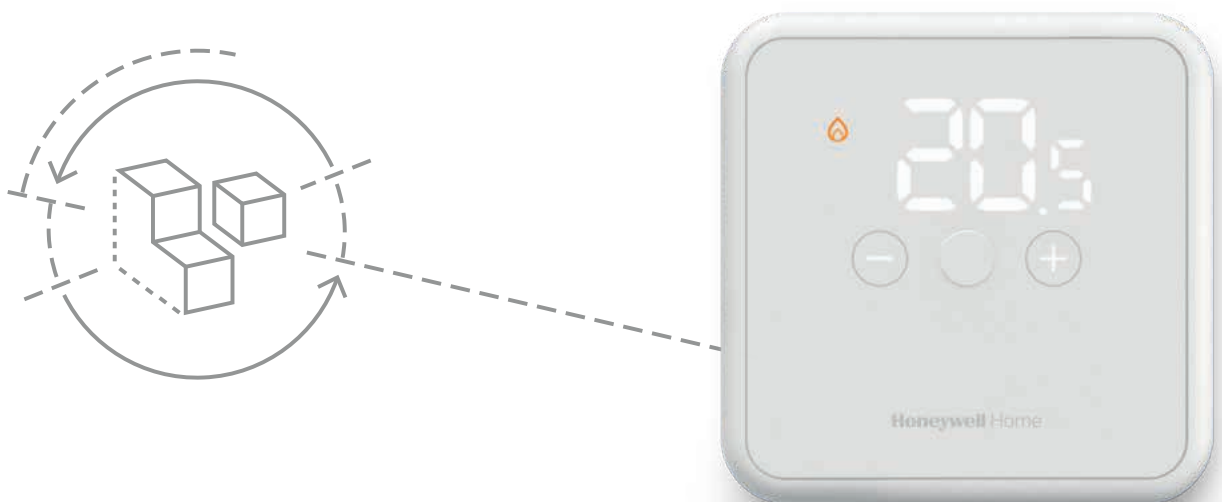

* Battery life estimated on 10 interactions a day for 5 seconds per interaction

** Compatibility with common appliances that support OpenTherm (R) or on/off control. Compatibility with heat pumps based on commonly used heat pump performance profiles in 2023.

*** See terms at <https://www.resideo.com/emea/en/5-year-warranty-policy/>