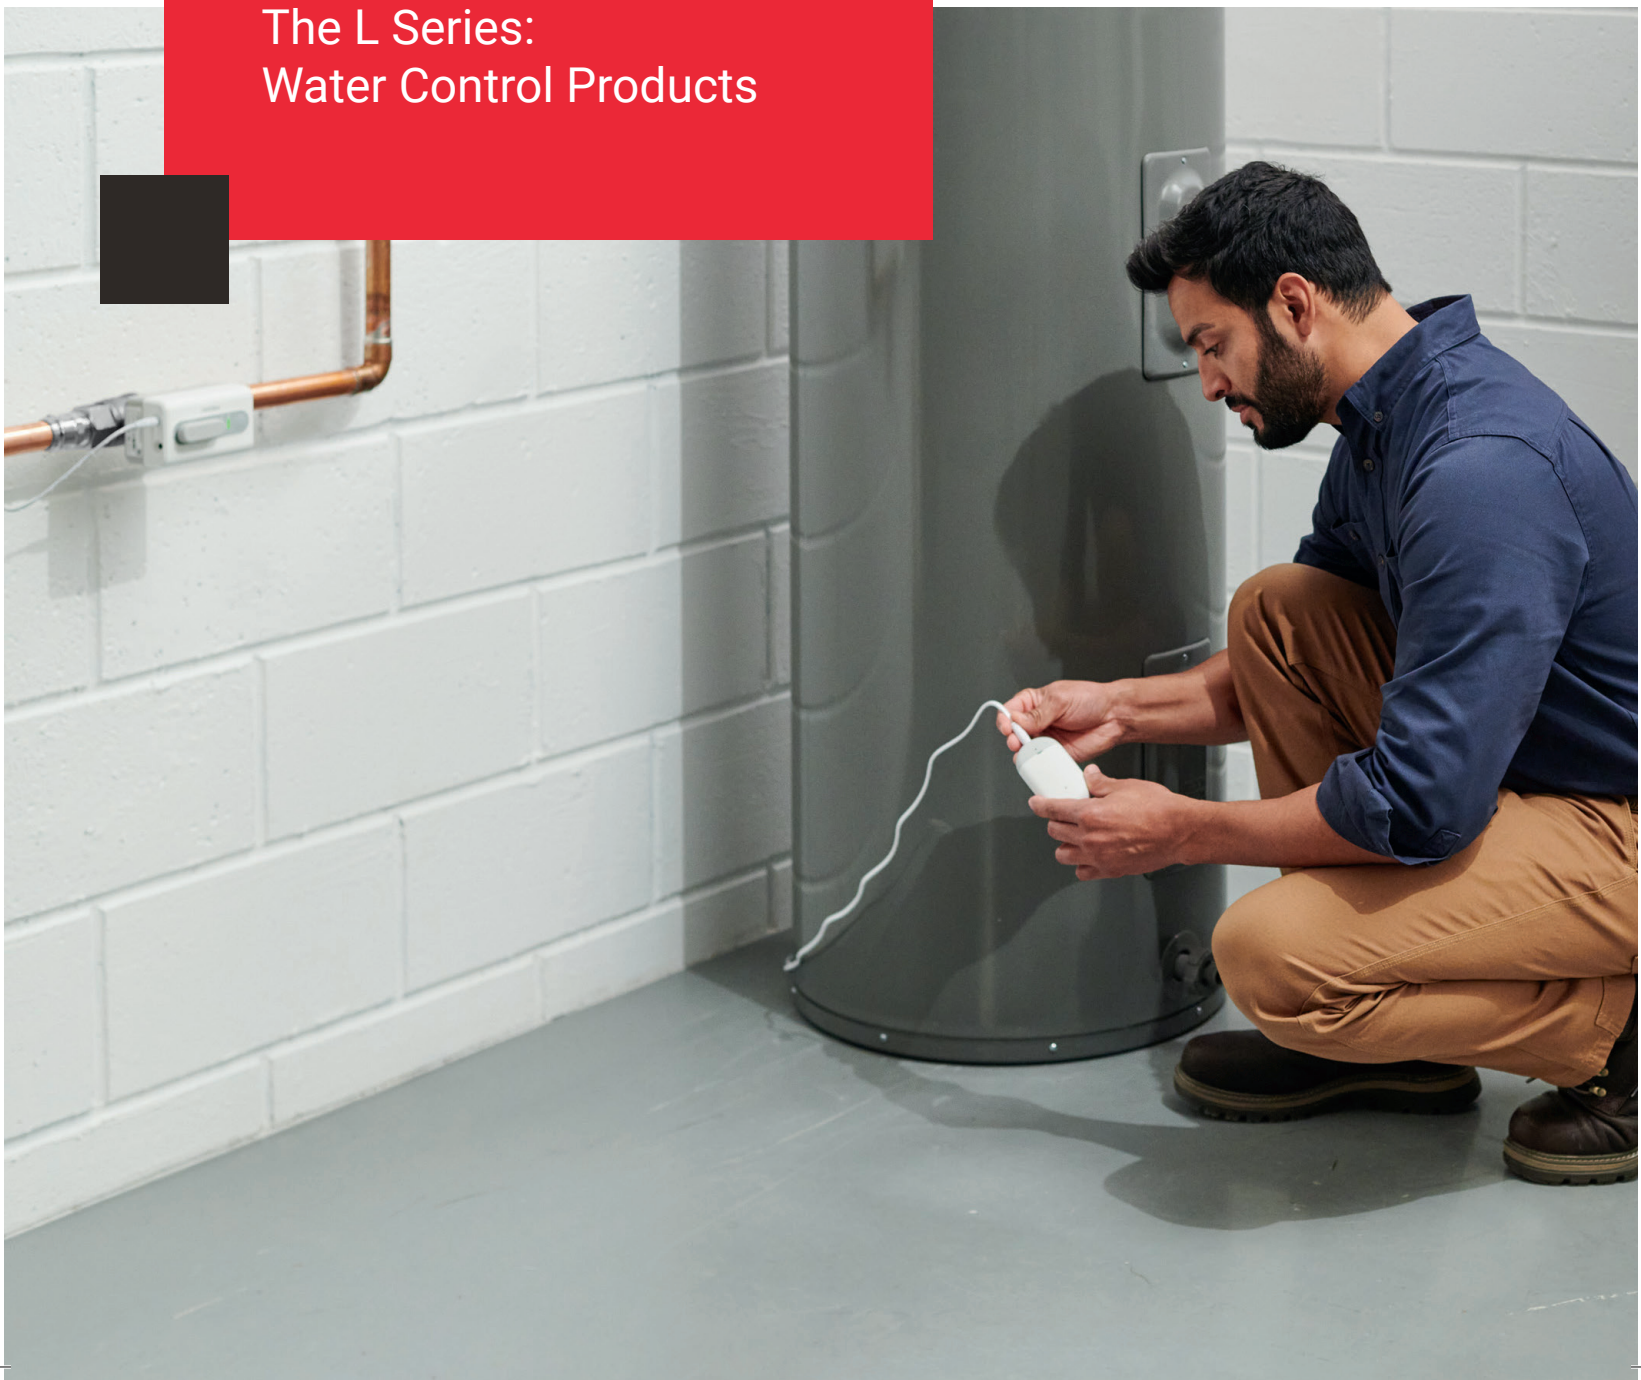

resideo

**A Complete Water
Leak Damage
Defense System.**

The L Series:
Water Control Products

The combined water leak control technology of the L Series water control products gives your customers the ability to stop leaks before damage may occur.

Immediate Awareness with Comprehensive Protection

Most homeowners are unaware the average water damage insurance claim is €10,000* until they experience a leak or flood. The Resideo Braukmann L5 WiFi water leak shutoff valve responds to water leaks with an automatic shutoff response, helping safeguard belongings along with the home's structure from potentially costly repairs. Add additional water leak and freeze detectors to provide an even greater level of assurance.

*The Association of British Insurers

Together, these products provide a complete water leak damage defense system.

The L1 water leak and freeze detector and the L5 shutoff valve alert customers to leaking or freezing pipes, with the L5 shutoff valve providing water shutoff capability.

PRODUCTS AND FEATURES

L1 WiFi Water Leak and Freeze Detector

- Advanced leak awareness**
 Alerts to leaks or frozen pipes with smartphone notifications, plus alerts on-site with LED lights and a 100 dBA alarm.
- Extend the reach**
 Includes a 5 ft / 1.5 m cable that senses water along its entire length. Cover the entire home by adding additional devices or extend the sensor cables to expand coverage up to 500 ft / 152 m.
- Quick Setup**
 The battery-operated device is installed near a water heater, washing machine, sink, or dishwasher; then, the Resideo app guides you in connecting to your home WiFi. No hub or base is required.
- Reusable sensor cord**
 Easily reset device after it detects water. When the cable is completely dry, plug it back in, and it's ready to use again. Or, keep extra sensor cables on your van.