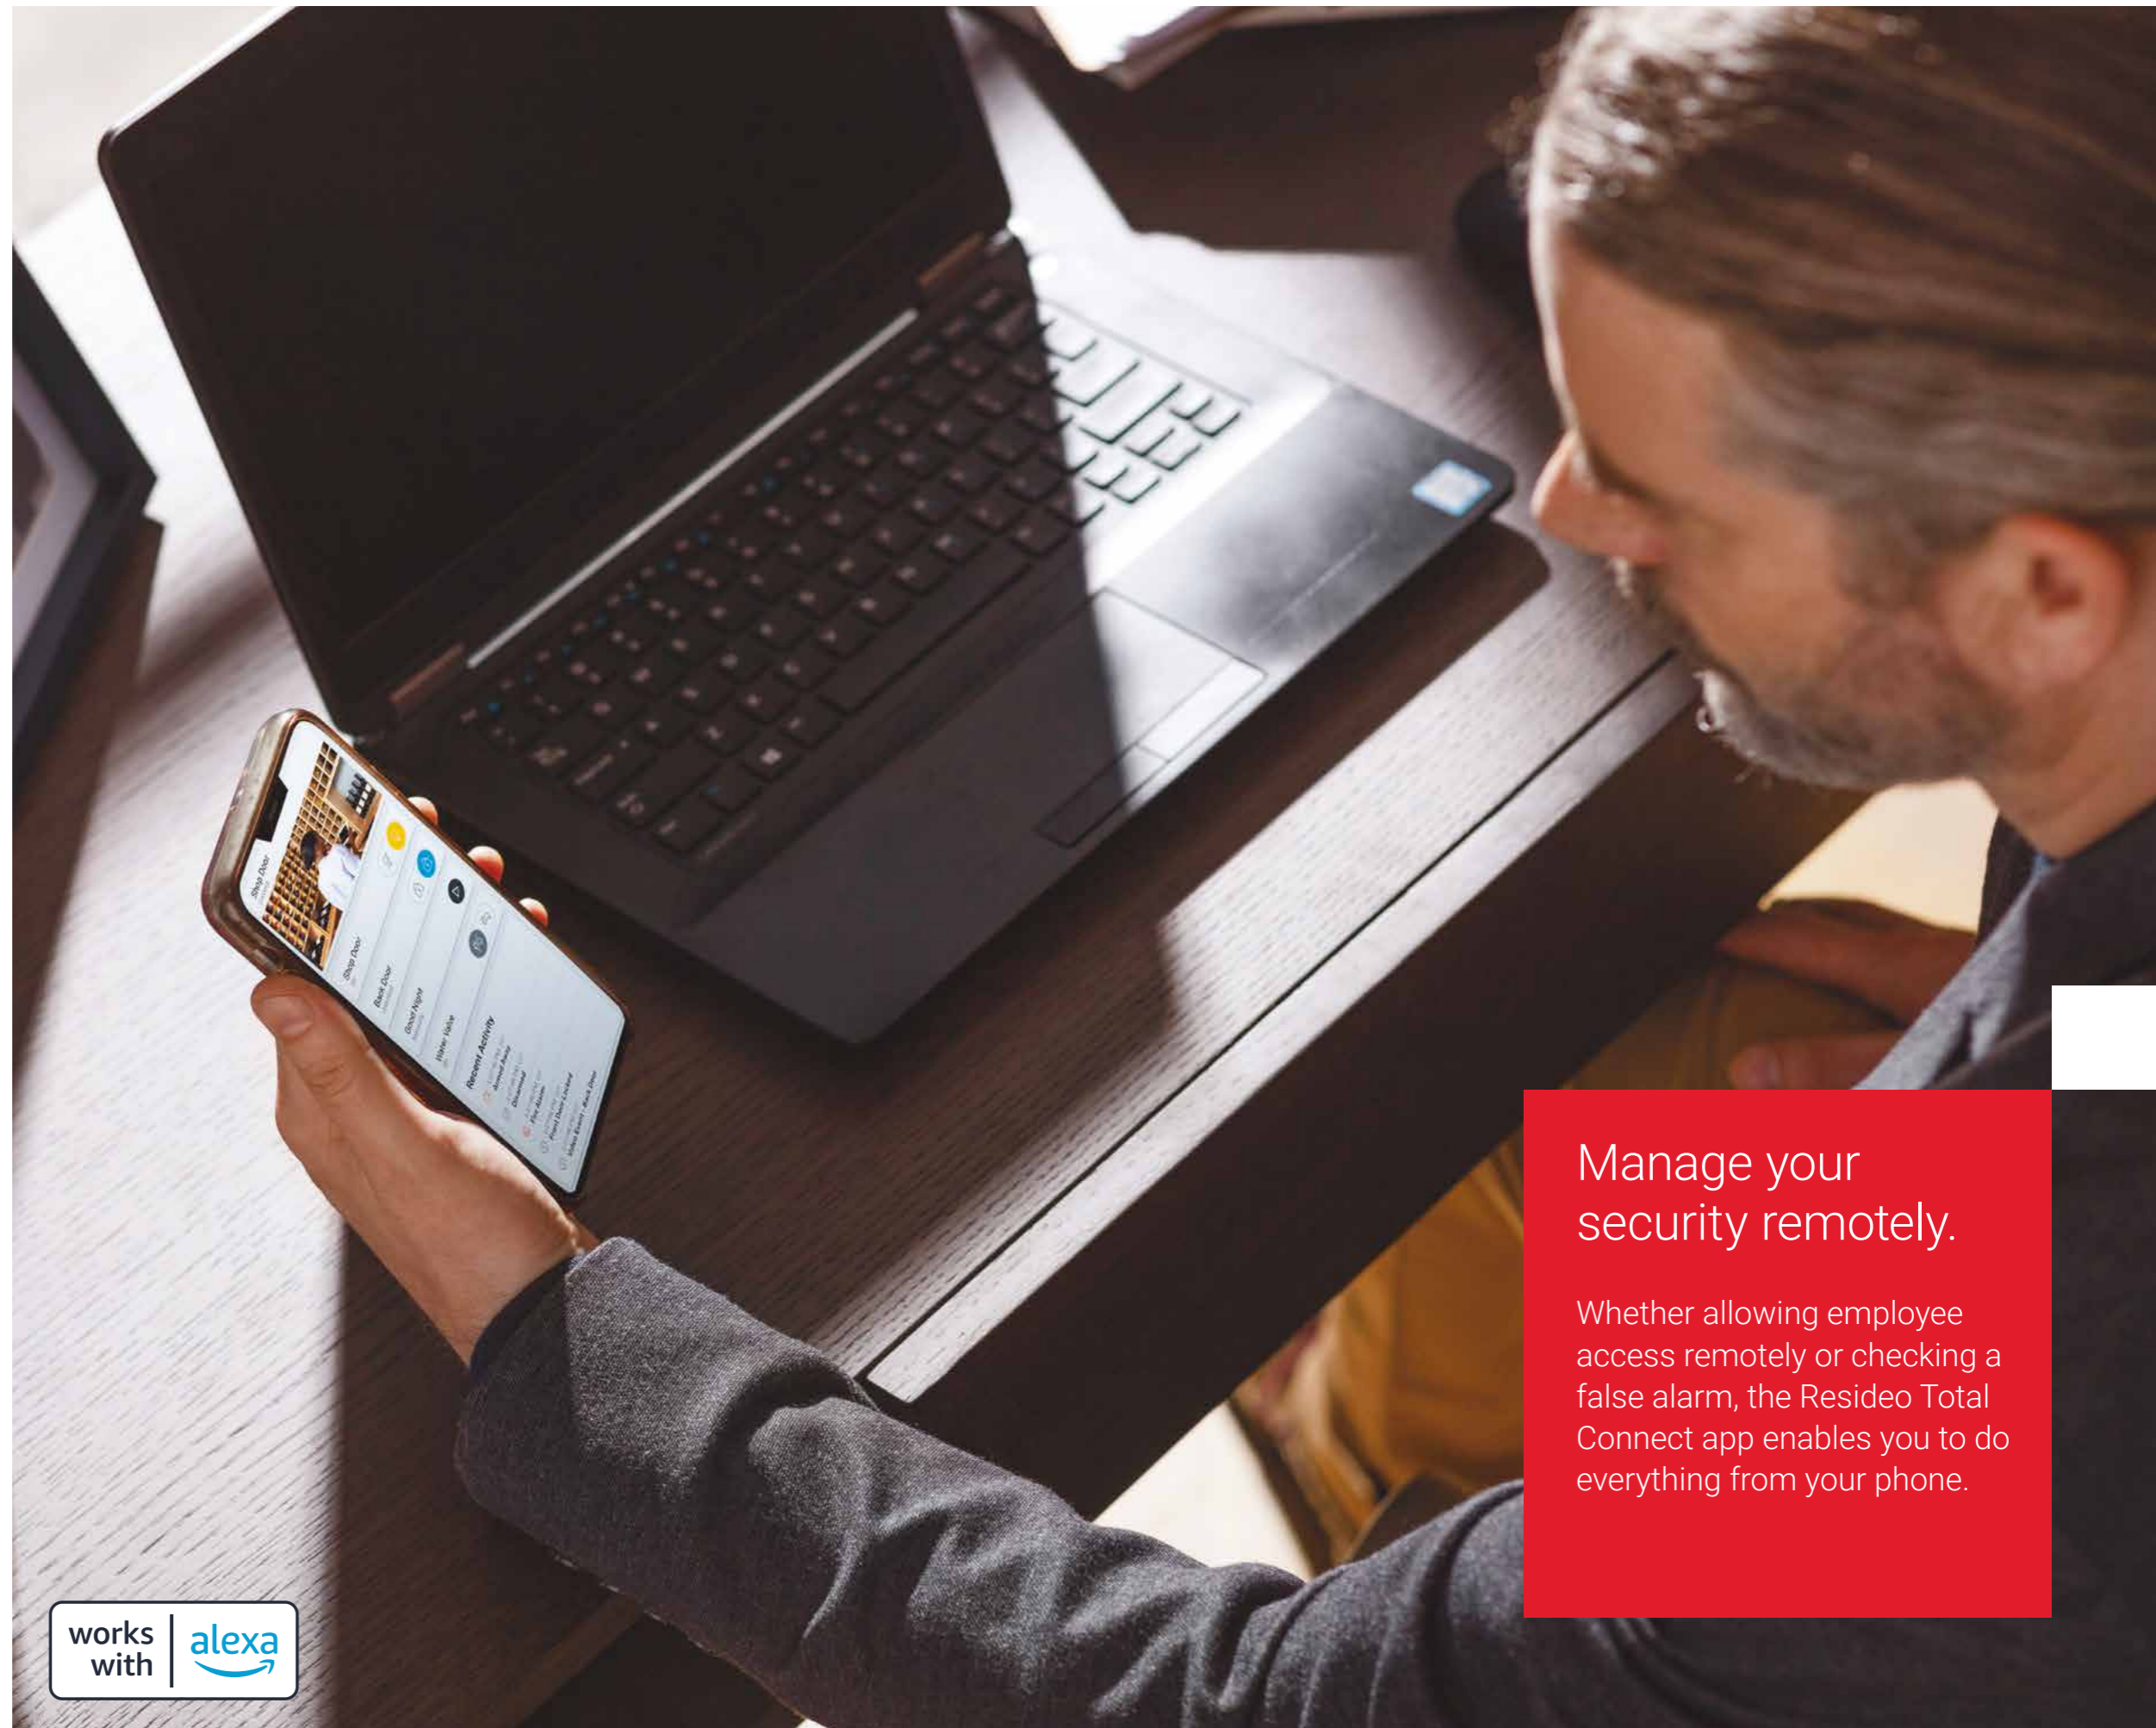

Monitor from anywhere
via the app

Automatic unlock/disarm

Voice control

Smart business integration

Scene-setting function

Manage your
security remotely.

Whether allowing employee access remotely or checking a false alarm, the Resideo Total Connect app enables you to do everything from your phone.