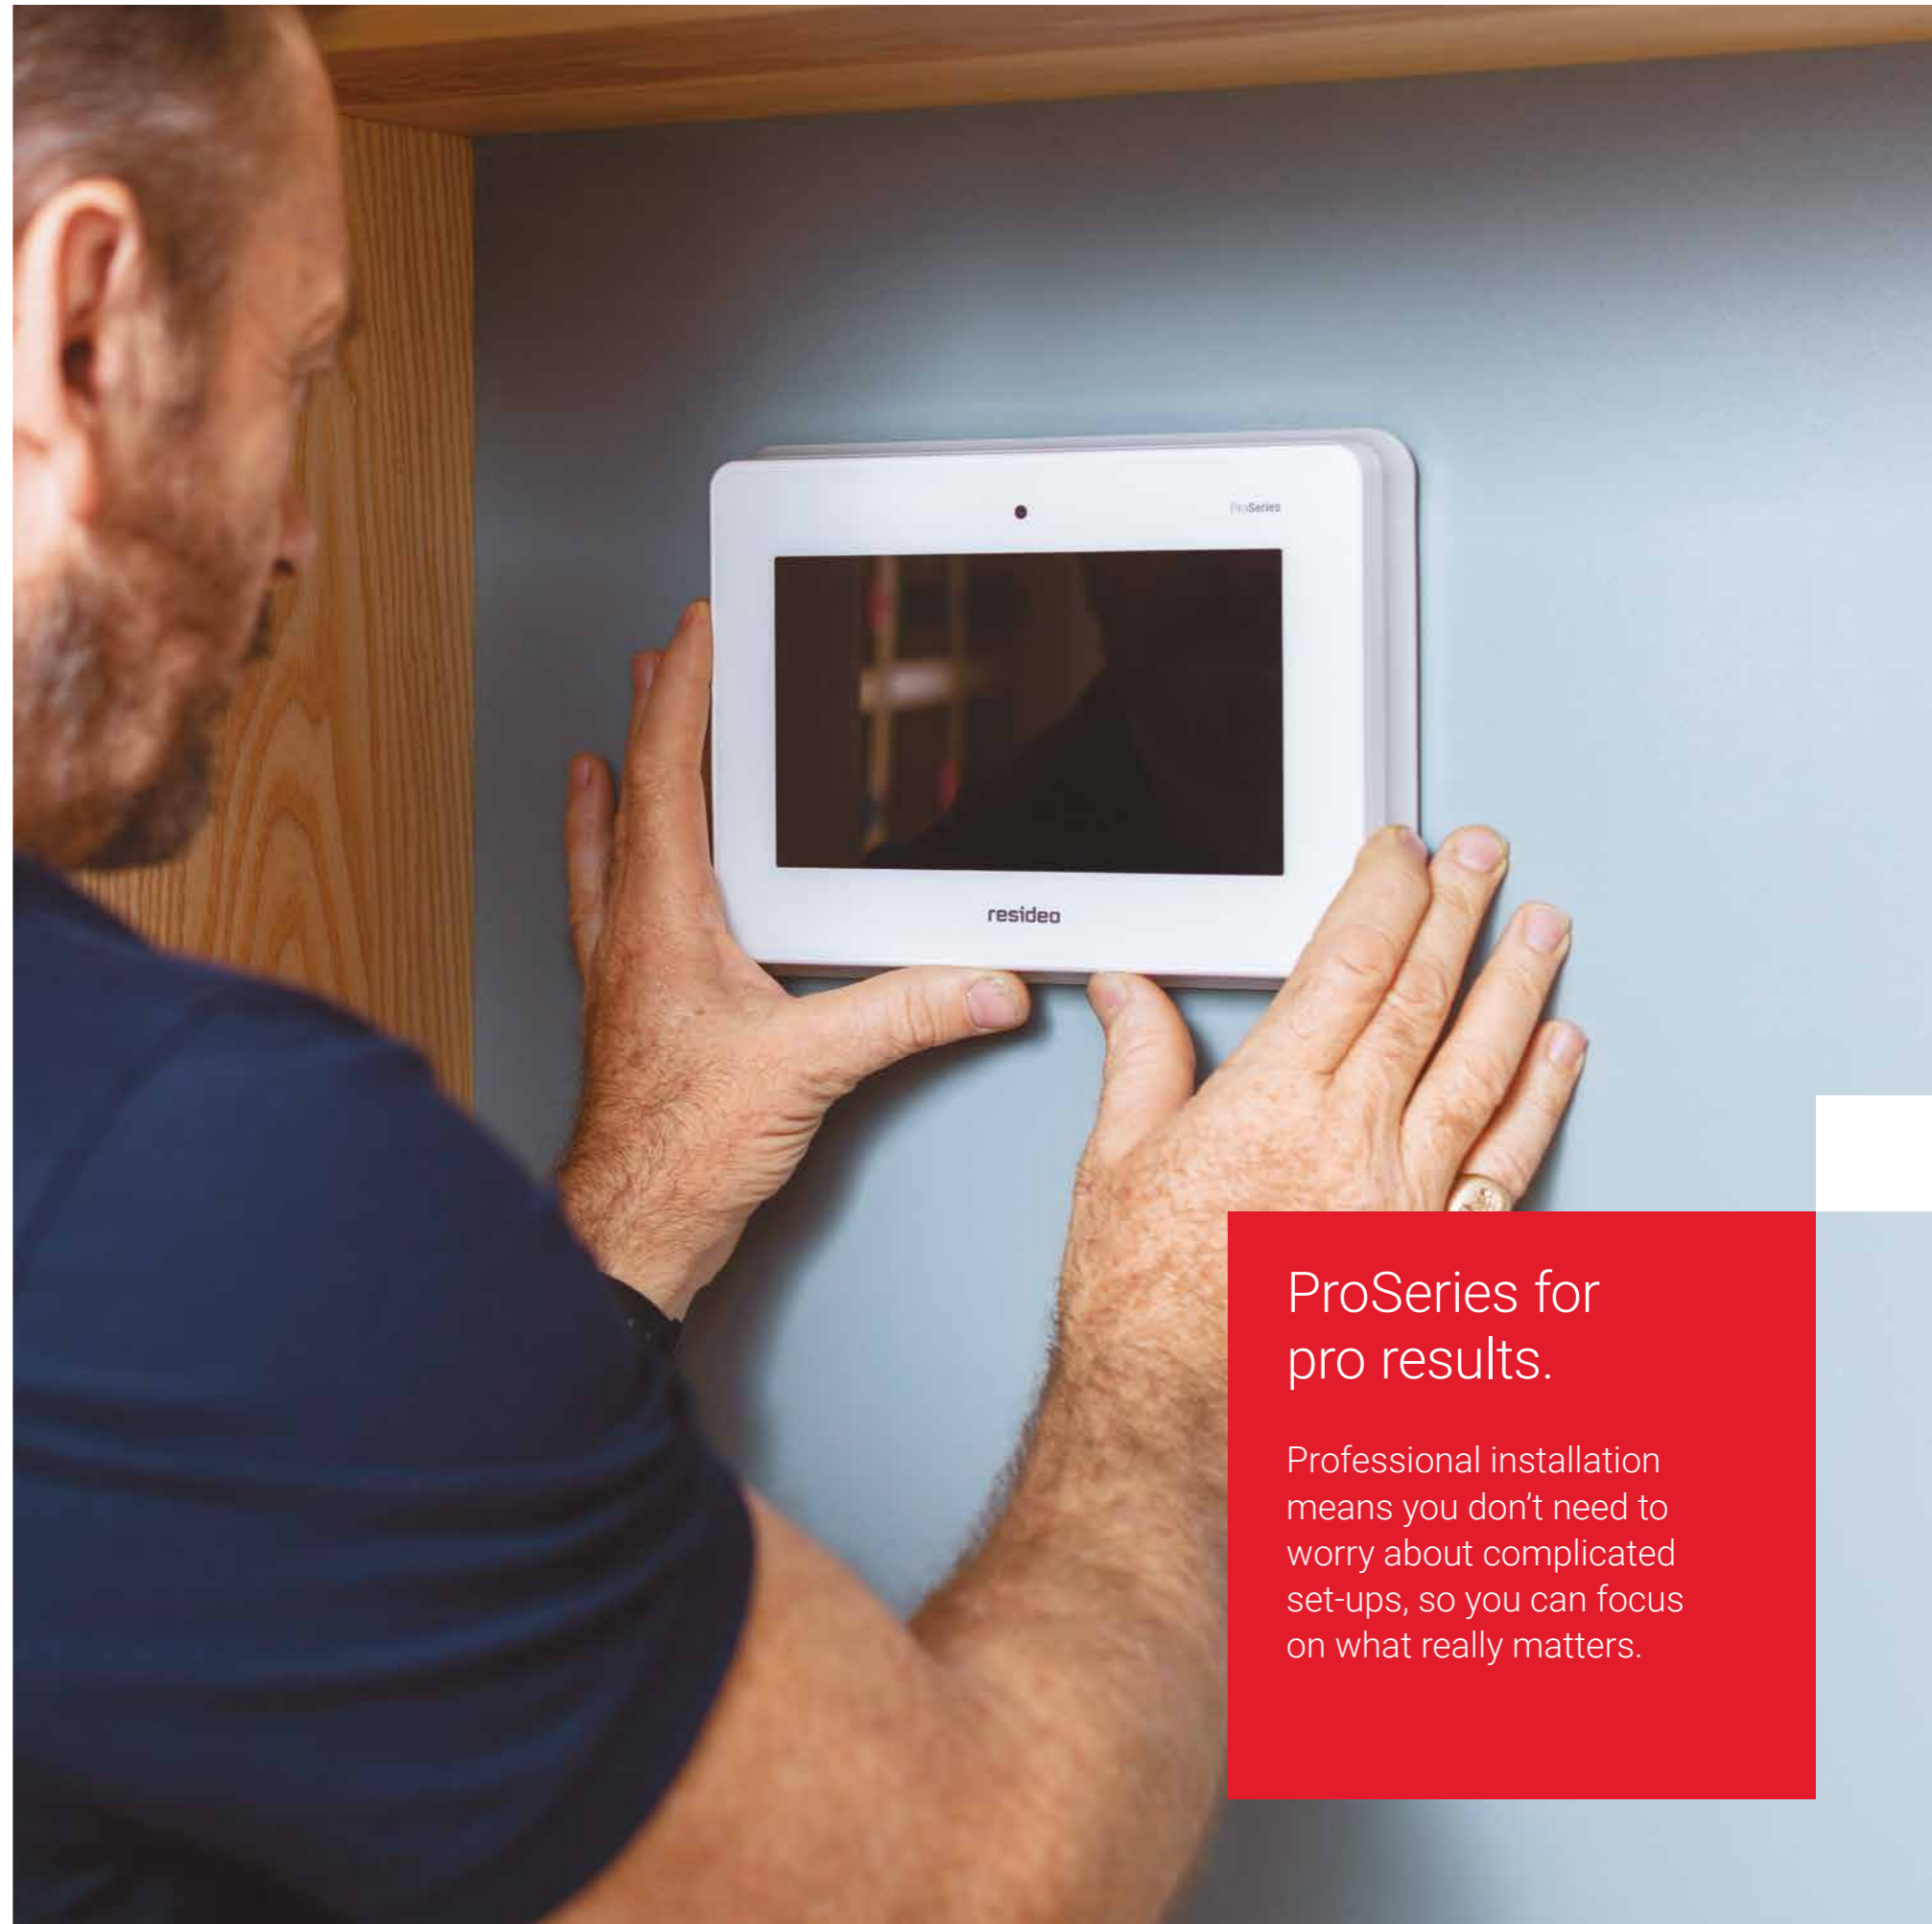

What comes next?

Relax and let your installer take it from here.

No two businesses are the same, and we're all looking for something a little different from our security.

Our network of trusted installers are here to help, working with you to tailor the ProSeries platform to your needs and your budget.

While full control of the platform stays in your hands, the installation, updates, maintenance, and monitoring should always be done by a professional installer.

This ensures your safety and security is set up to the highest of standards from the outset, there are no install gaps, and you get the right advice and peace of mind you deserve, from a trusted ProSeries professional.

For more information visit:

Resideo.com/ProSeriesEMEA

Find a local professional

Personalise your system

Schedule your install

ProSeries for pro results.

Professional installation means you don't need to worry about complicated set-ups, so you can focus on what really matters.