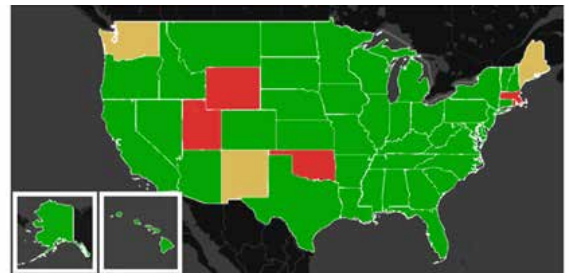

CONTACT:

Gerry Demple, Business Development

Ontechsmartservices.com

Gerry.Demple@dish.com

Office: 720-514-6474

Mobile: 720-822-4047

OnTech labor Coverage Map

- Green = Labor resources available to upgrade radios and panel replacements
- Yellow = Labor resources available to upgrade radios only
- Red = No Coverage for labor