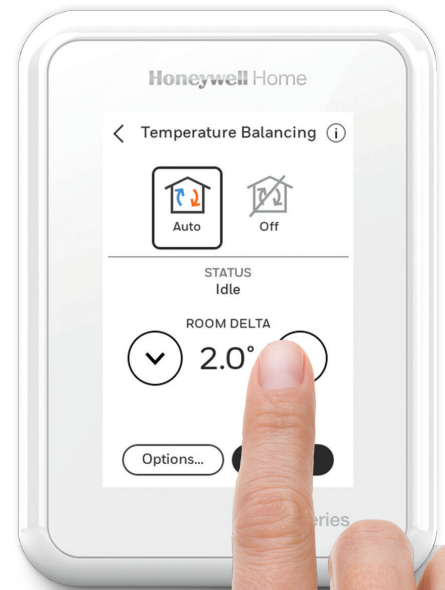

“ I would love for comfort to follow me. It would be great to have that level of personalization.”

T10+ Smart Thermostat product features

- Adds an additional stage of heating for both conventional and heat pump (with EIM)
- Sensors help enable temperature balancing for hot or cold spots
- Smart lockouts (such as ventilation lockout) can be activated on high- or low-temperature days or when the outdoor dew point is high
- Can be used with a floor/slab sensor to control the ambient air temperature, floor temperature or both
- Dry contact alerts, including water leak and full drain pan alert, with the option to shut off the system when drain pan is full

RedLINK 3.0 Room Sensor product features

- The T10+ Smart Thermostat communicates with RedLINK Room Sensors via RedLINK 3.0 wireless technology, helping ensure a strong, uninterrupted connection between devices
- Screen and backlight timeouts
- Dark idle theme for homeowners
- Enhanced I/O, allowing custom inputs and outputs from EIM
- RedLINK 3.0 sensors feature a 200-ft range from the thermostat to the sensor, which is greater than the advertised range of other sensors

Comfort control from anywhere

With the Resideo app, homeowners can create and edit schedules, prioritize rooms and see smart alerts when the temperature goes above or below their set threshold.

T10+ Pro Smart Thermostat with RedLINK 3.0